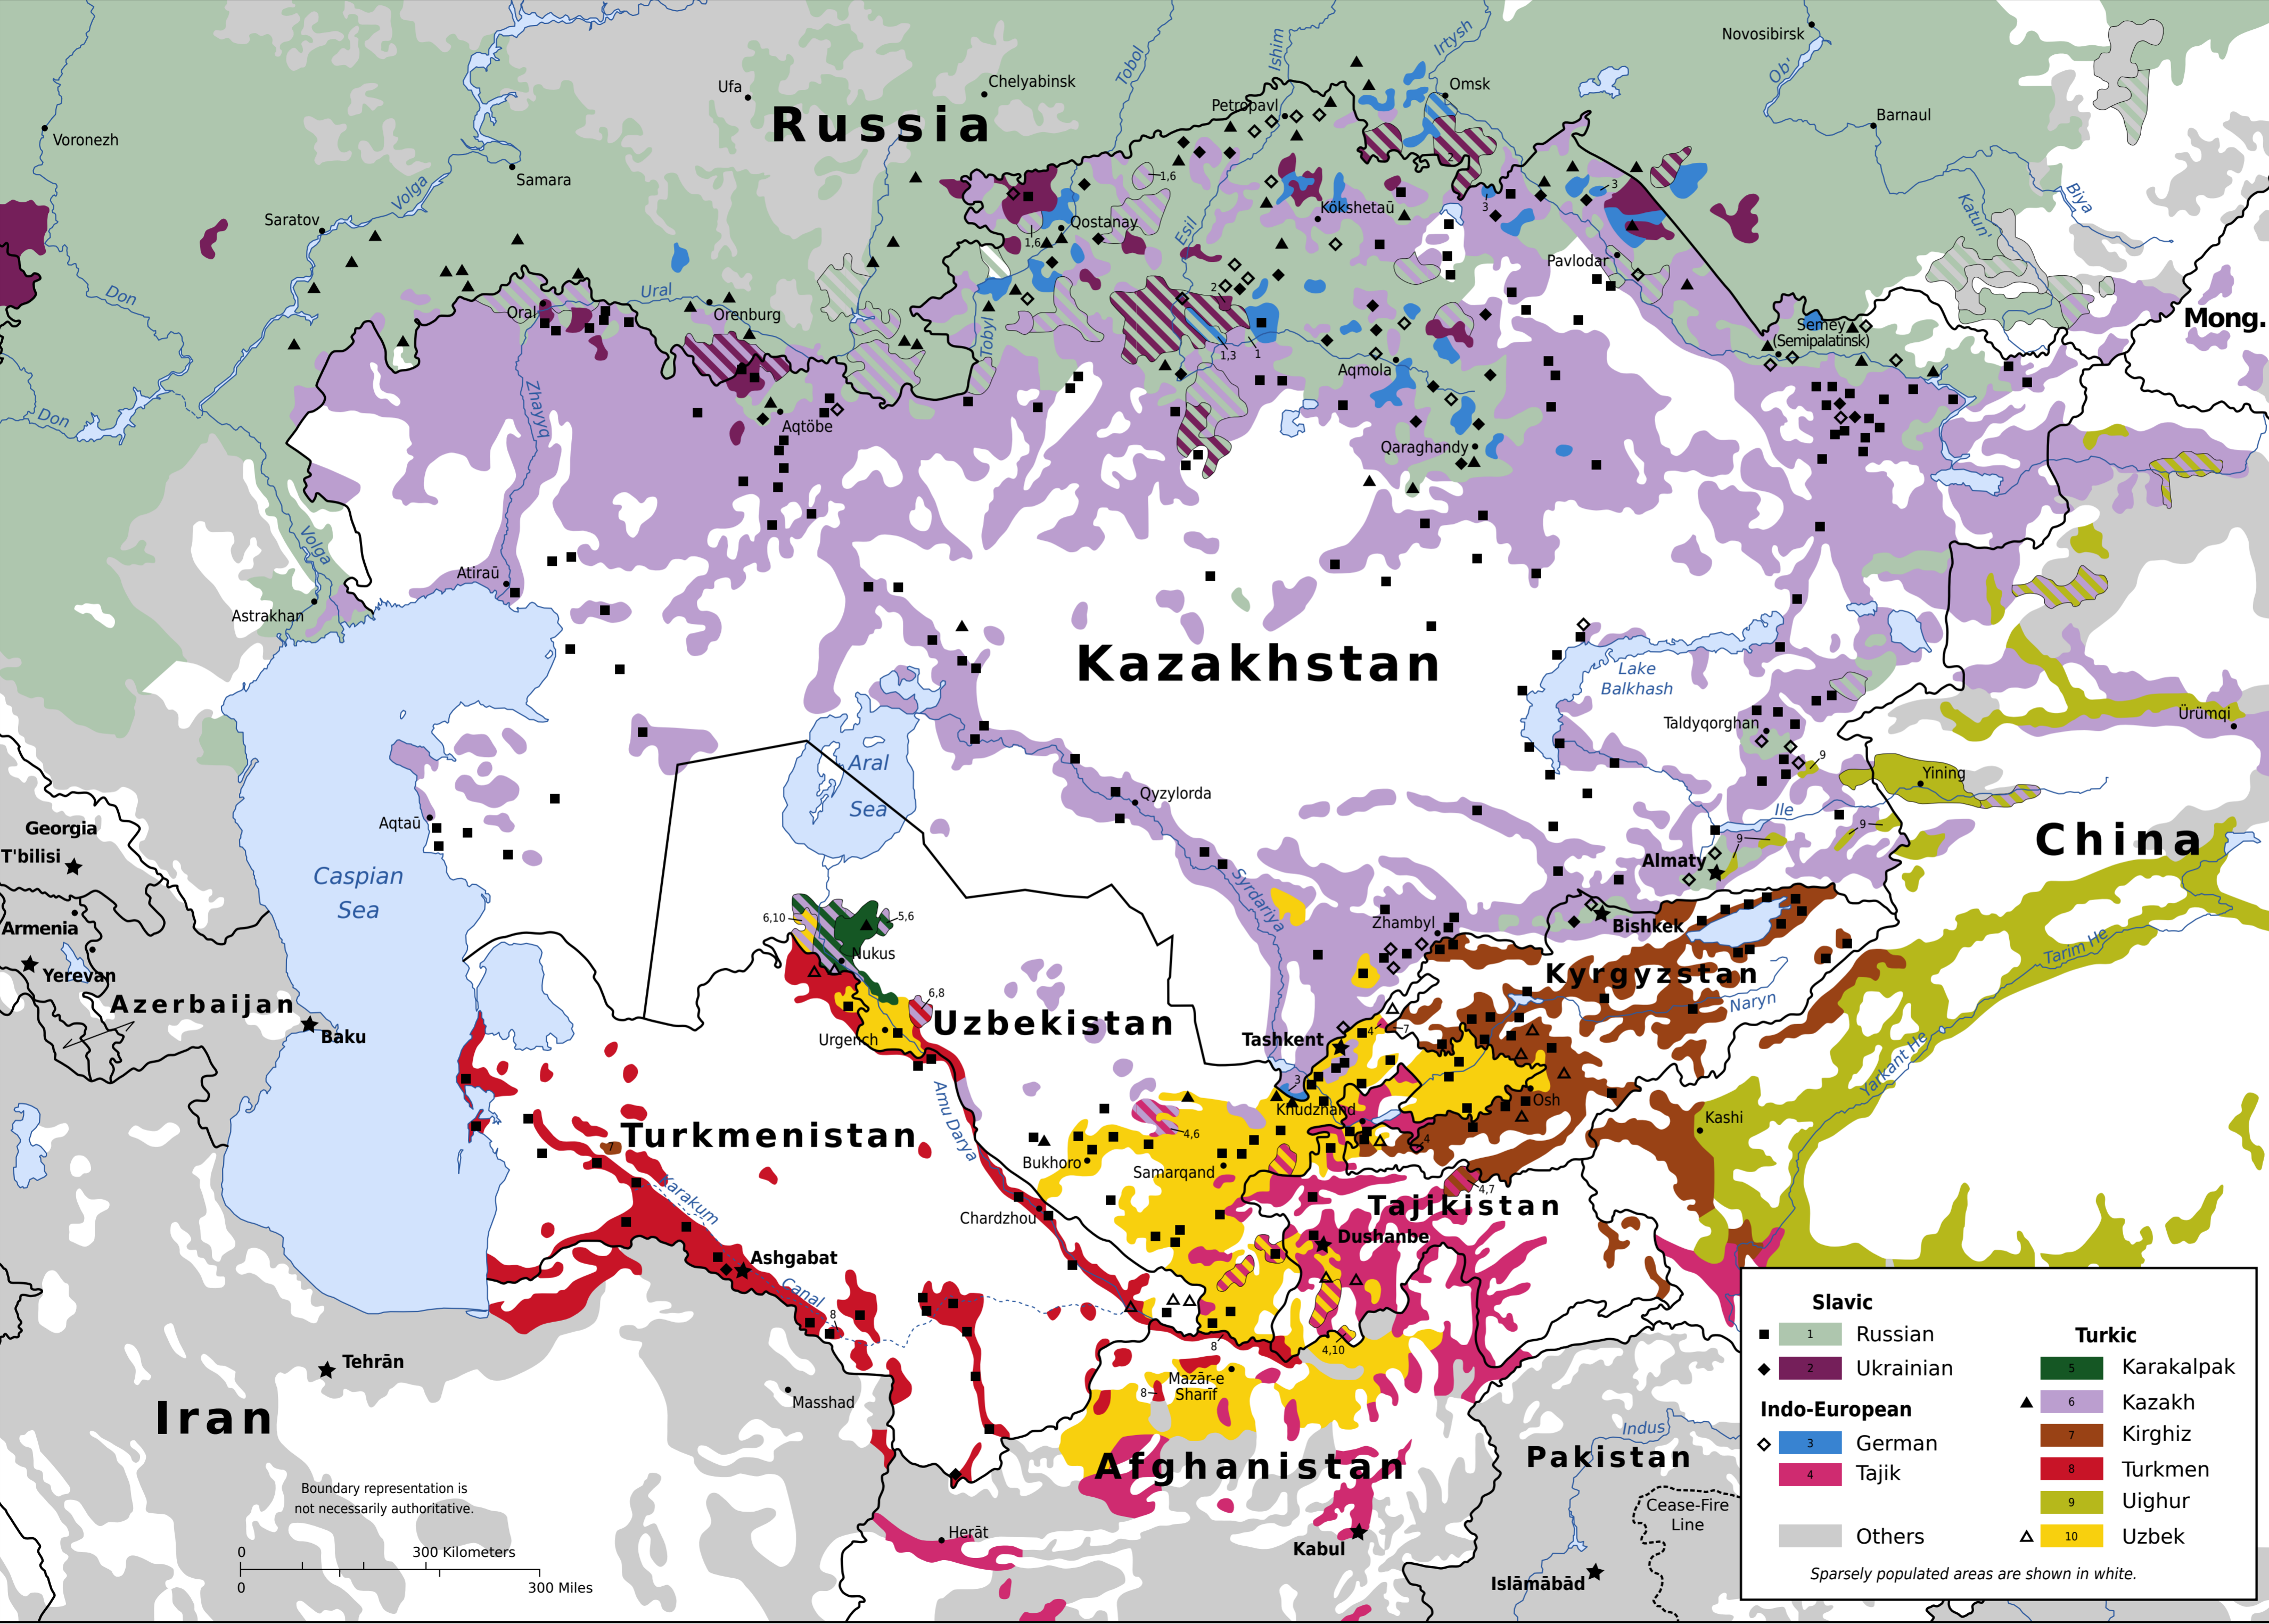

# Major Ethnic Groups in Central Asia

**Slavic**

- 1 Russian
- ◆ 2 Ukrainian

**Indo-European**

- ◇ 3 German
- 4 Tajik

**Others**

**Turkic**

- 5 Karakalpak
- ▲ 6 Kazakh
- 7 Kirghiz
- 8 Turkmen
- 9 Uighur
- ▲ 10 Uzbek

*Sparsely populated areas are shown in white.*

Boundary representation is not necessarily authoritative.

0 300 Kilometers  
0 300 Miles