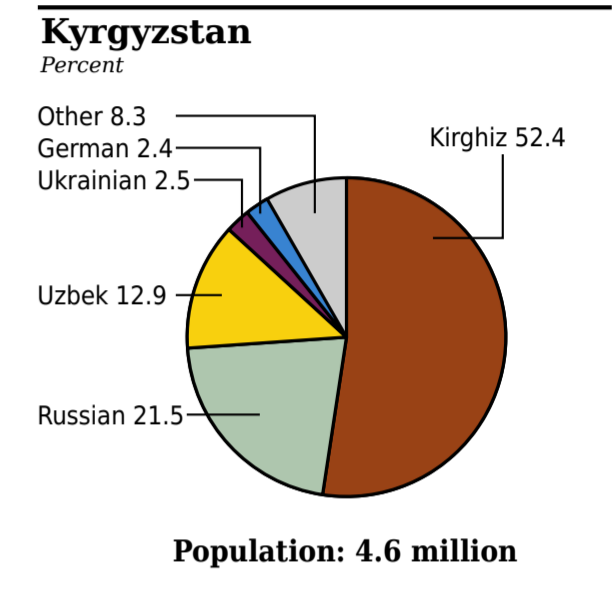

# Major Ethnic Groups in Central Asia

**Slavic**

- 1 Russian
- ◆ 2 Ukrainian

**Indo-European**

- ◇ 3 German
- 4 Tajik

**Others**

**Turkic**

- 5 Karakalpak
- ▲ 6 Kazakh
- 7 Kirghiz
- 8 Turkmen
- 9 Uighur
- ▲ 10 Uzbek

*Sparsely populated areas are shown in white.*

Boundary representation is not necessarily authoritative.

0 300 Kilometers  
0 300 Miles