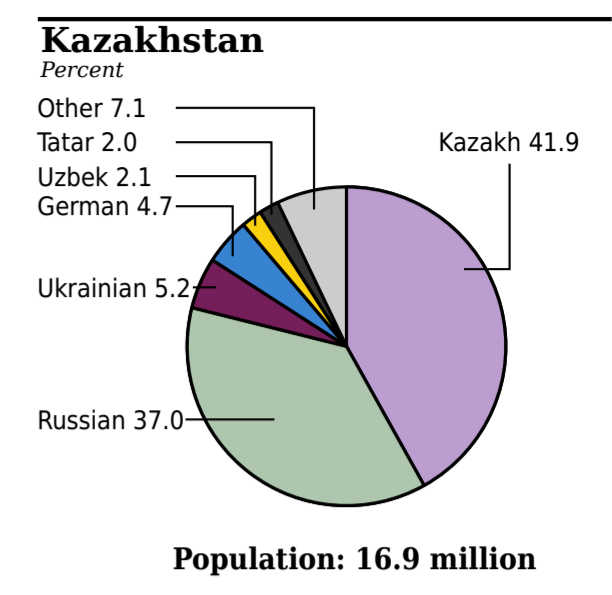

# Major Ethnic Groups in Central Asia

**Slavic**

- 1 Russian
- ◆ 2 Ukrainian

**Indo-European**

- ◇ 3 German
- 4 Tajik

**Others**

**Turkic**

- 5 Karakalpak
- ▲ 6 Kazakh
- 7 Kirghiz
- 8 Turkmen
- 9 Uighur
- ▲ 10 Uzbek

*Sparsely populated areas are shown in white.*

Boundary representation is not necessarily authoritative.

0 300 Kilometers  
0 300 Miles