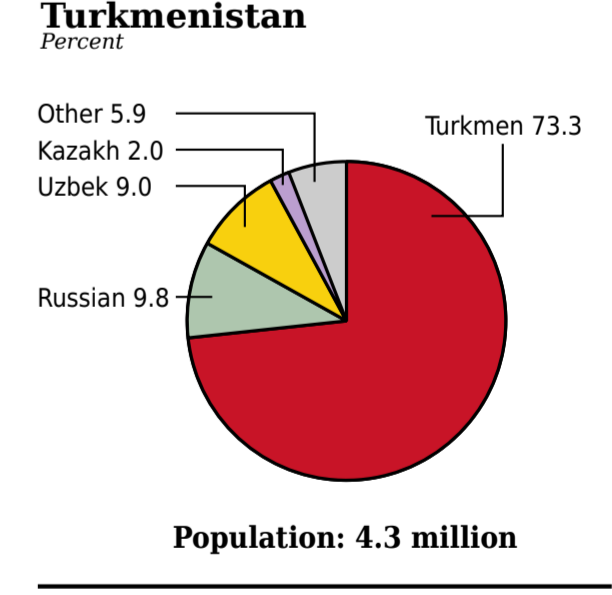

# Major Ethnic Groups in Central Asia

**Slavic**

- 1 Russian
- ◆ 2 Ukrainian

**Indo-European**

- ◇ 3 German
- 4 Tajik

**Others**

**Turkic**

- 5 Karakalpak
- ▲ 6 Kazakh
- 7 Kirghiz
- 8 Turkmen
- 9 Uighur
- ▲ 10 Uzbek

*Sparsely populated areas are shown in white.*

Boundary representation is not necessarily authoritative.

0 300 Kilometers  
0 300 Miles