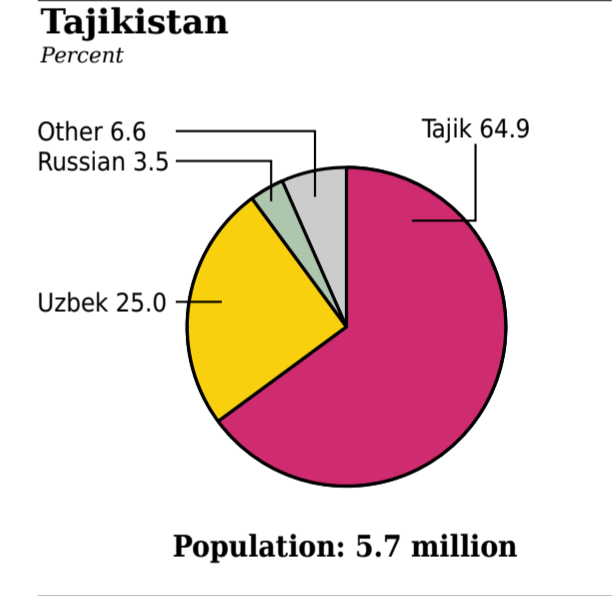

# Major Ethnic Groups in Central Asia

**Slavic**

- 1 Russian
- ◆ 2 Ukrainian

**Indo-European**

- ◇ 3 German
- 4 Tajik

**Others**

**Turkic**

- 5 Karakalpak
- ▲ 6 Kazakh
- 7 Kirghiz
- 8 Turkmen
- 9 Uighur
- ▲ 10 Uzbek

*Sparsely populated areas are shown in white.*

Boundary representation is not necessarily authoritative.

0 300 Kilometers  
0 300 Miles