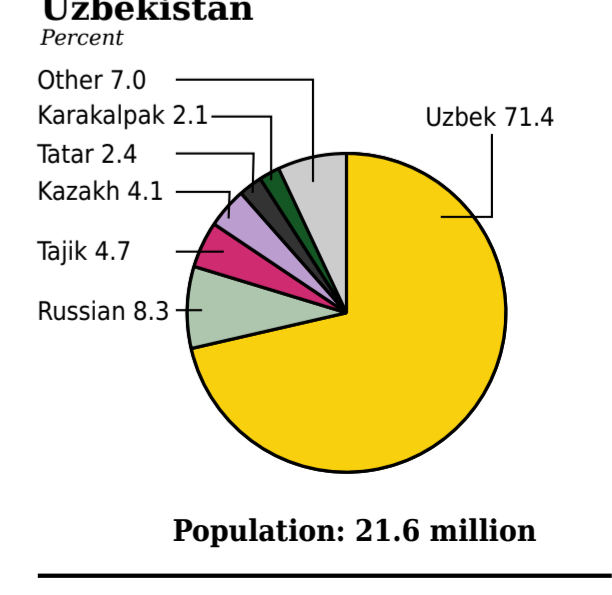

# Major Ethnic Groups in Central Asia

**Slavic**

- 1 Russian
- ◆ 2 Ukrainian

**Indo-European**

- ◇ 3 German
- 4 Tajik

**Others**

**Turkic**

- 5 Karakalpak
- ▲ 6 Kazakh
- 7 Kirghiz
- 8 Turkmen
- 9 Uighur
- ▲ 10 Uzbek

*Sparsely populated areas are shown in white.*

Boundary representation is not necessarily authoritative.

0 300 Kilometers  
0 300 Miles